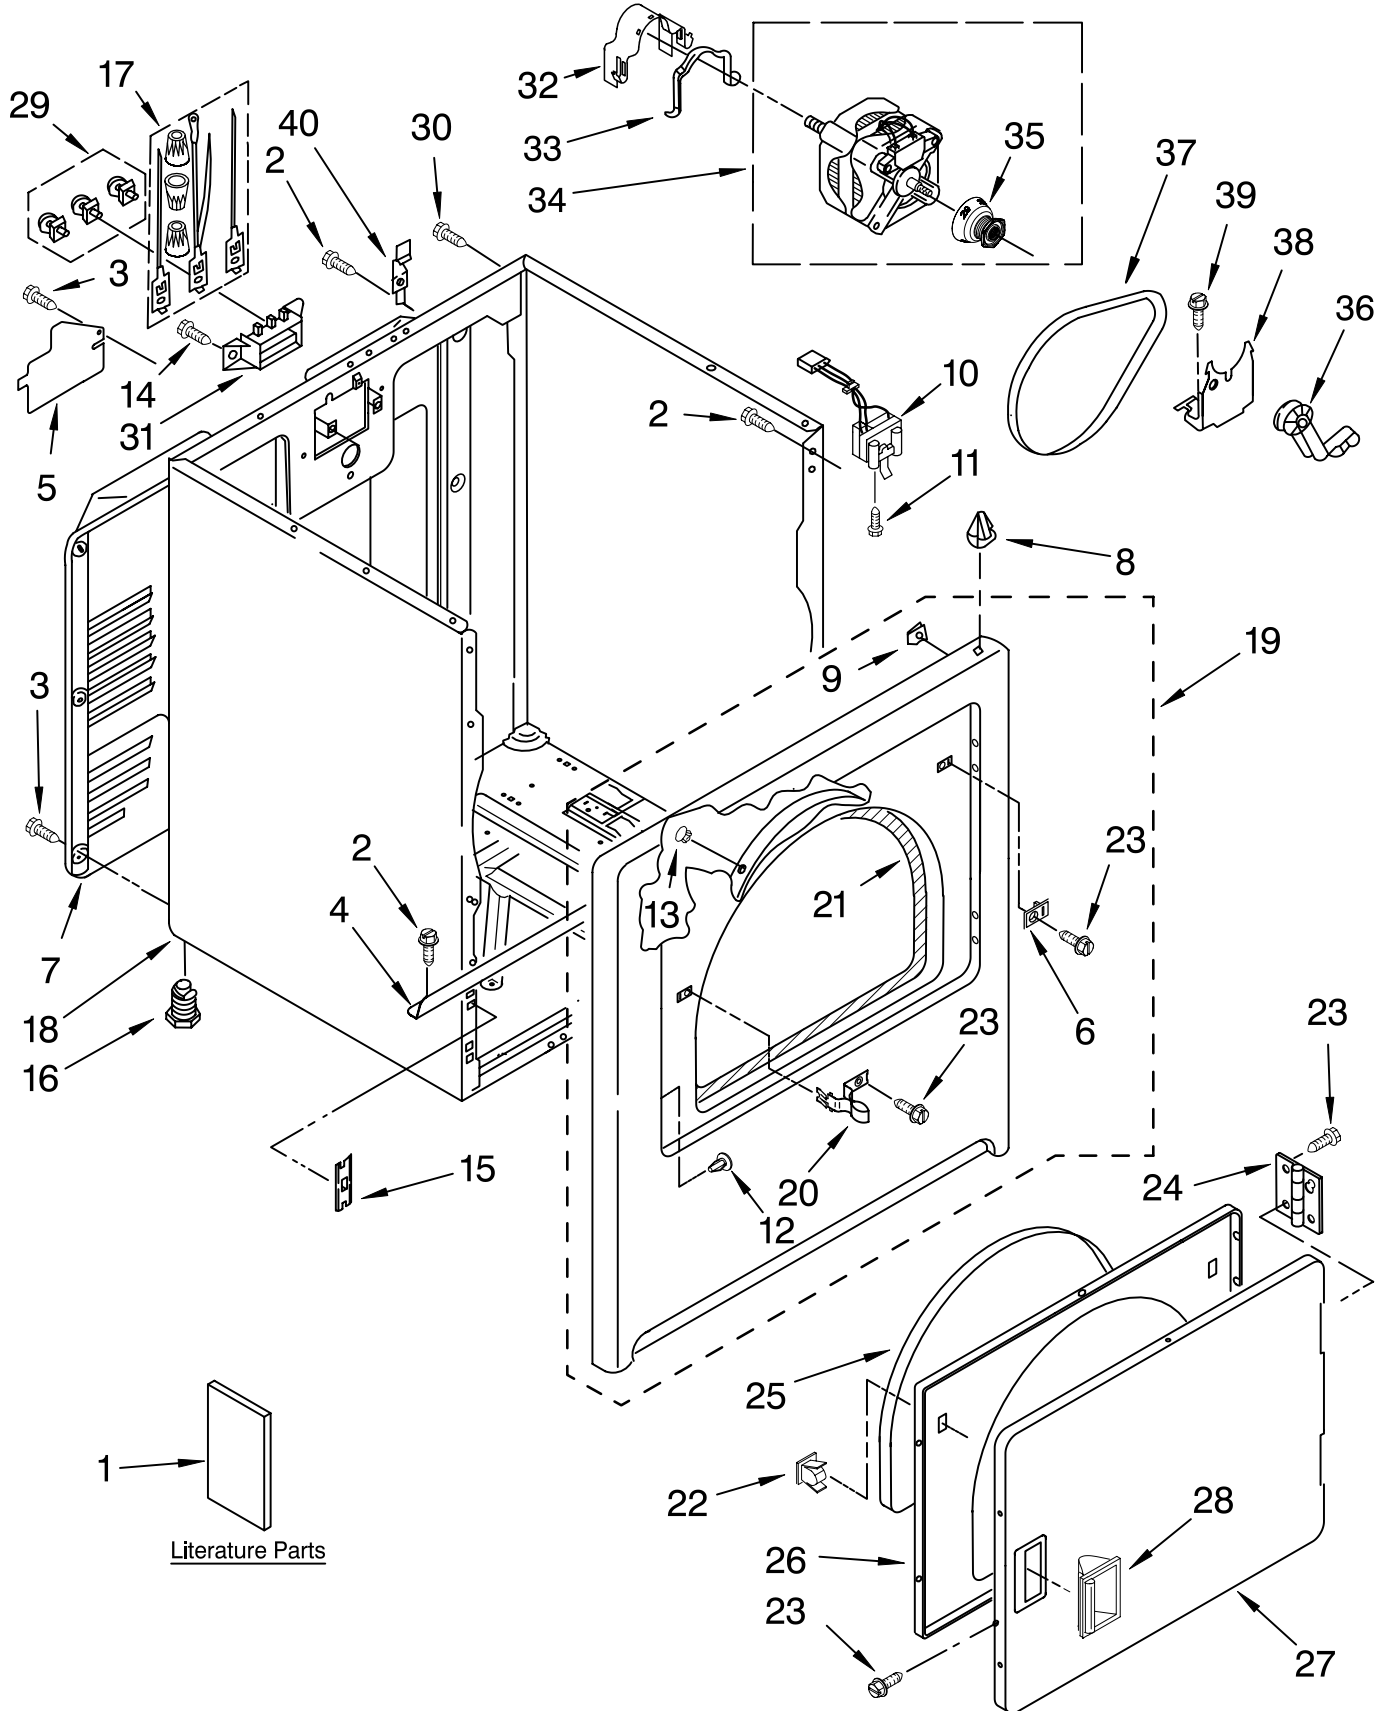

CABINET PARTS

For Model: MED5600TQ0
(White)

29" ELECTRIC DRYER

FOR ORDERING INFORMATION REFER TO PARTS PRICE LIST

CABINET PARTS

For Model: MED5600TQ0
(White)

Illus. No.	Part No.	DESCRIPTION	Illus. No.	Part No.	DESCRIPTION	Illus. No.	Part No.	DESCRIPTION
1		Literature Parts	15	3394083	Clip, Front Panel (2)	27	3402335	Door, Front
	W10088770	Use & Care Guide				28	8565970	Handle, Door
	8576817	Wiring Diagram	16	3392100	Foot, Dryer	29	279393	Terminal Block
	W10089170	Sheet, Cycle Feature		279810	Foot-Optional (Extended Length Package of 2) (Not Included)			Kit (For Terminal Block)
2	343641	Screw, 10-16 x 1/2				30	697776	Screw, 10-32 x 5/8
3	693995	Screw, 8-18 x 3/8	17	279318	Terminal, Tinned & Brass (3) (Includes Item 39)	31	3397659	Block, Terminal
4	8541400	Bracket, Cabinet				32	3404162	Clamp-Motor (W/Shield)
5	3396795	Cover, Block	18	8530603	Cabinet (Includes Item 4)	33	660658	Clamp, Motor
6	3403630	Plug-Strike				34	8066206	Motor Assembly 60 HZ.
7	3396805	Panel, Rear	19	3403444	Panel, Front	35	8066184	Pulley, 60 Hz.
8	690363	Lock, Front Top (2)	20	3403431	Strike, Door	36	691366	Idler & Pulley Assembly
9	98234	Clip, Ground	21	3406129	Seal & Bearing Assembly	37	W10131364	Belt, Drive
10	3406107	Door Switch Assembly	22	3389441	Catch, Door Assembly	38	348780	Base, Motor
11	697773	Screw, 6-20 x 7/8	23	342055	Screw, 8-18 x 1/2	39	3400500	Bolt, 5/16-18 x 3/4
12	3404413	Plug-Hole	24	3405514	Hinge, Door	40	8066217	Hinge, Top (2)
13	685203	Clip, Felt Pad (3)	25	3405246	Seal-Door			
14	3393008	Screw, 10-16 x 1/2	26	3402341	Door, Rear			

FOR ORDERING INFORMATION REFER TO PARTS PRICE LIST